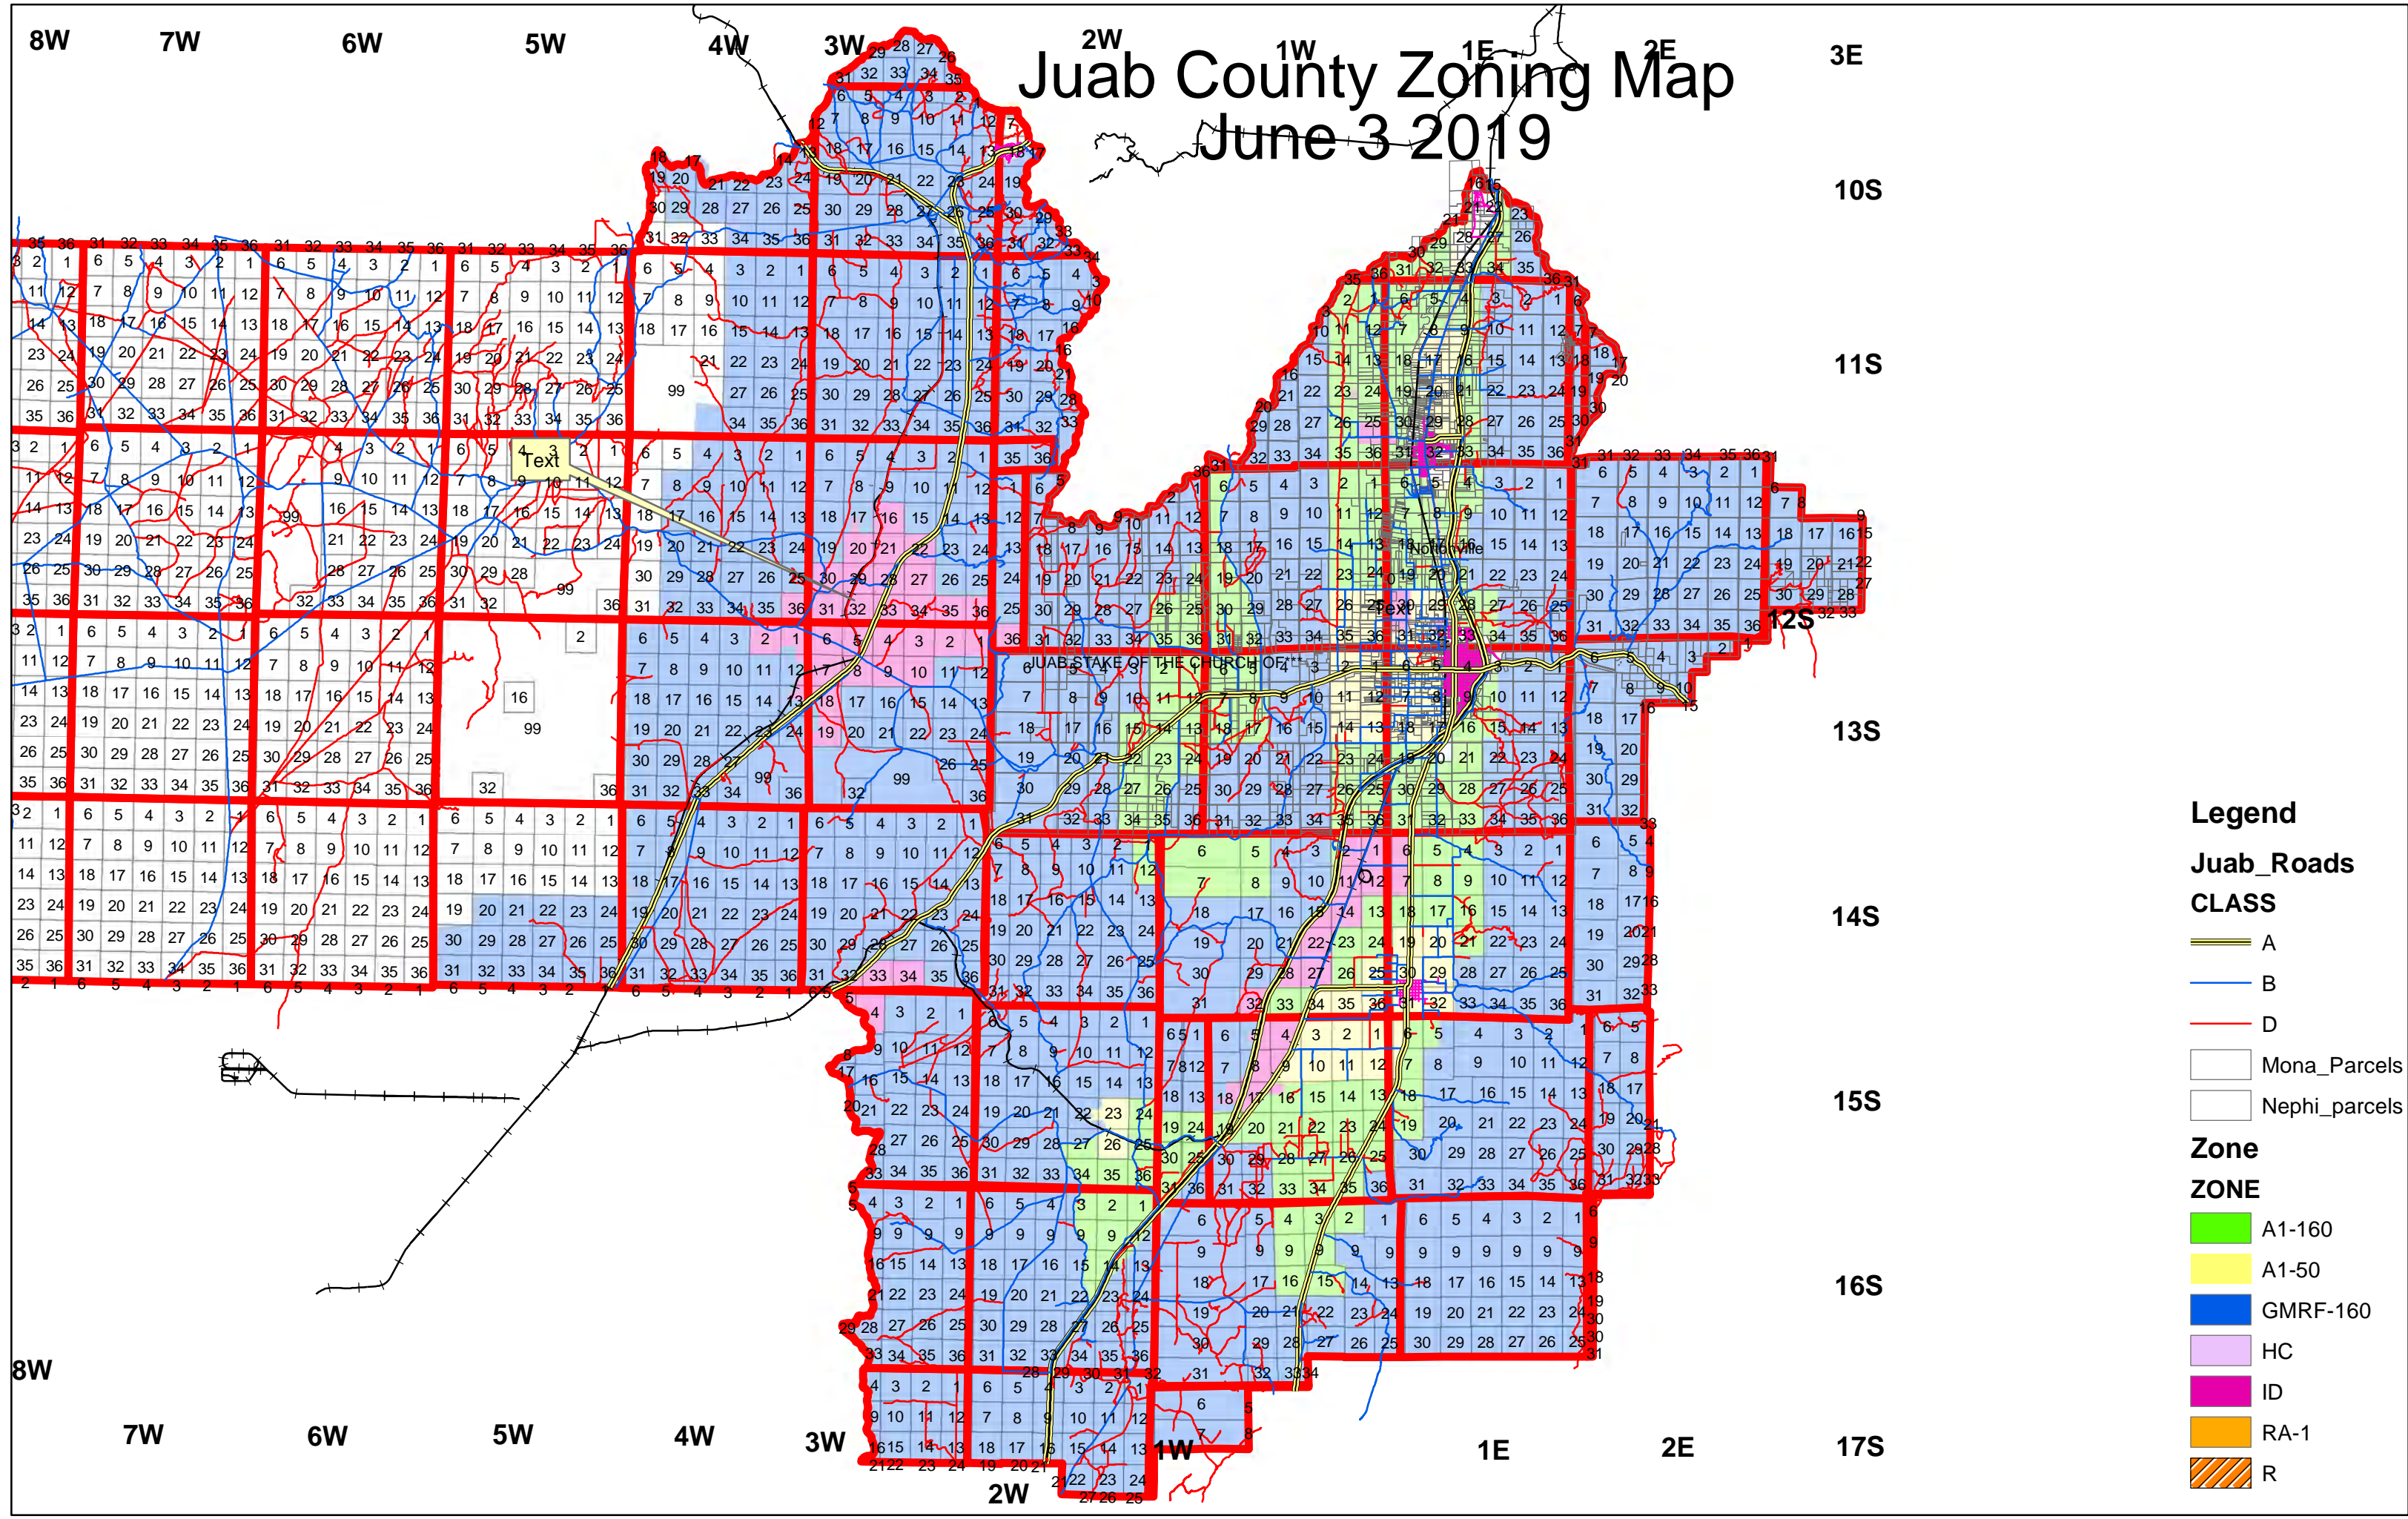

Juab County Zoning Map

June 3 2019

Legend

Juab_Roads

CLASS

-  A
-  B
-  D

 Mona_Parcel

 Nephi_parcel

Zone

ZONE

-  A1-160
-  A1-50
-  GMRF-160
-  HC
-  ID
-  RA-1
-  R